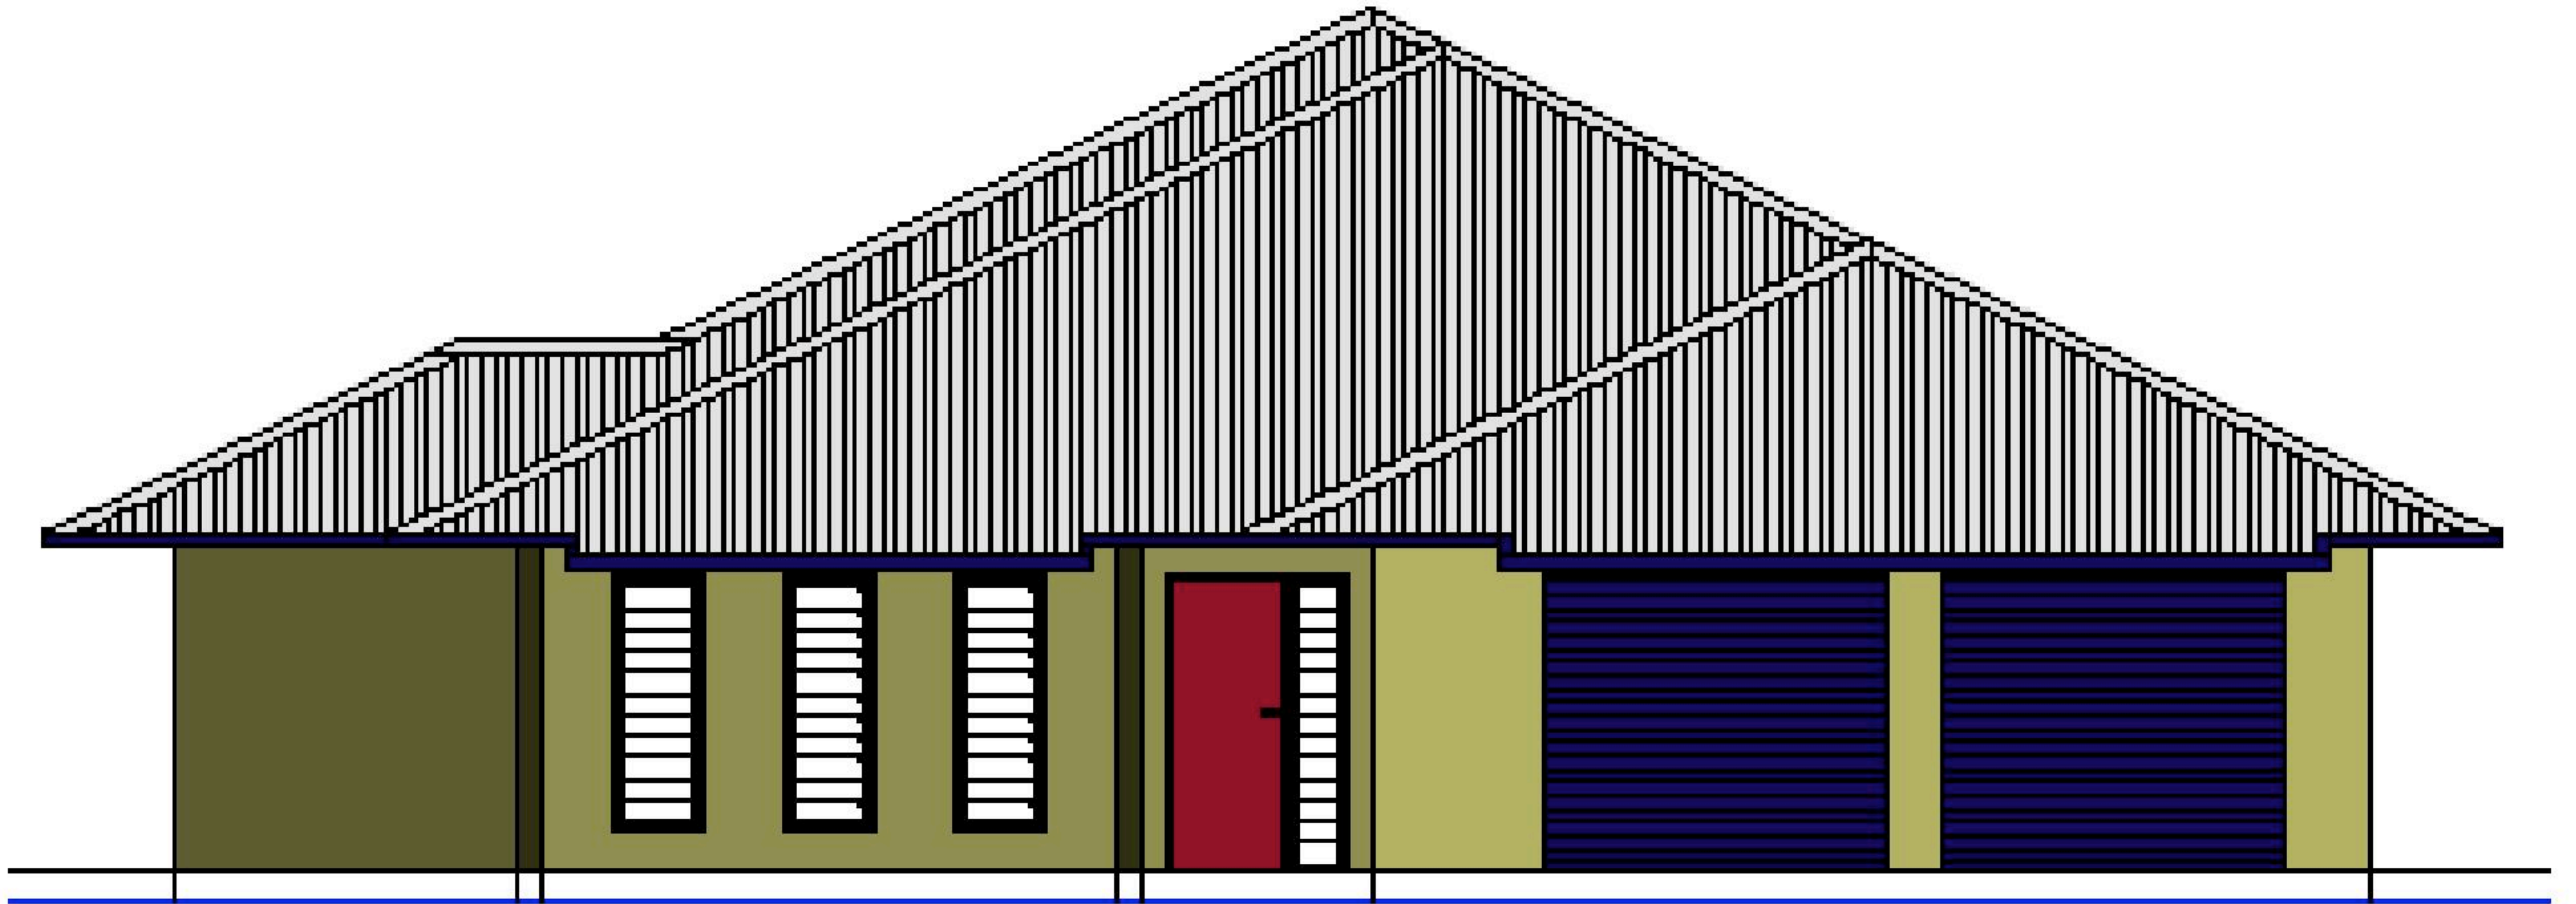

illusion 150

www.newabode.com.au

new enquiries 13000 abode
info@newabode.com.au

abode
new homes

4 Bed

2 Bath

2 Garage

total area
243.6sqm
width
15.4m
length
20m