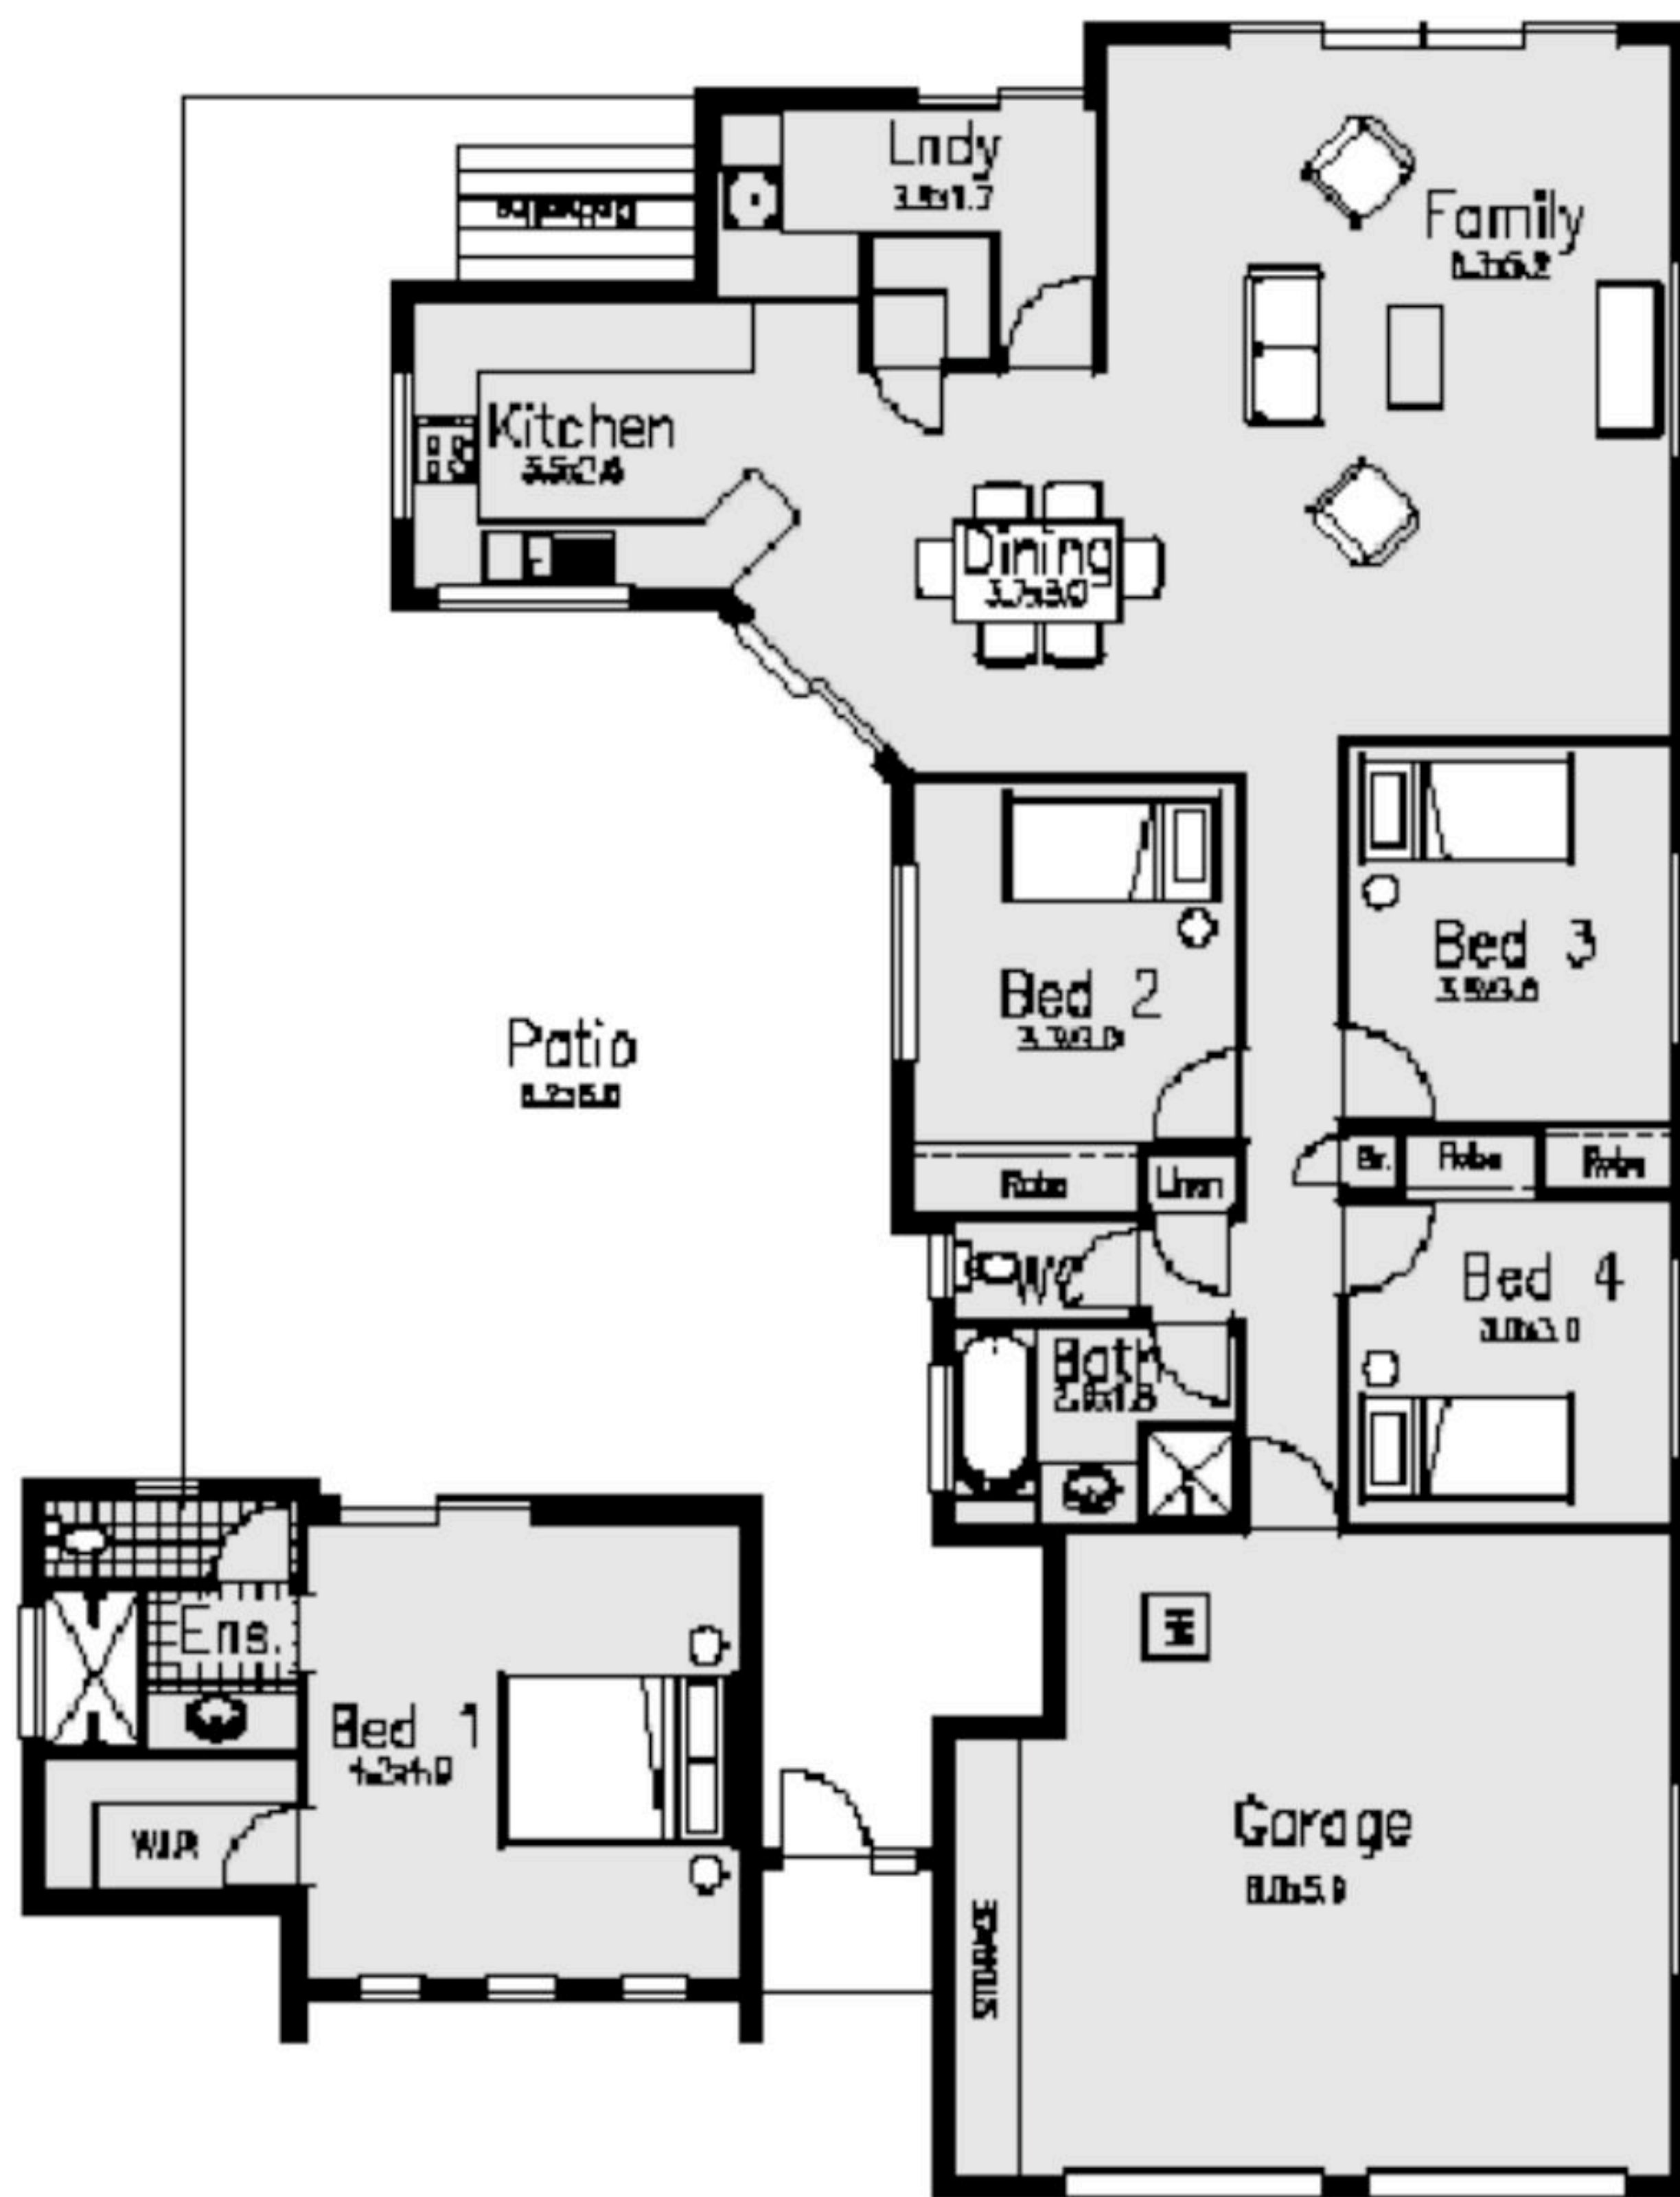

illusion 150

www.newabode.com.au

new enquiries 13000 abode
info@newabode.com.au

abode
new homes

4 Bed

2 Bath

2 Garage

total area
243.6sqm
width
15.4m
length
20m