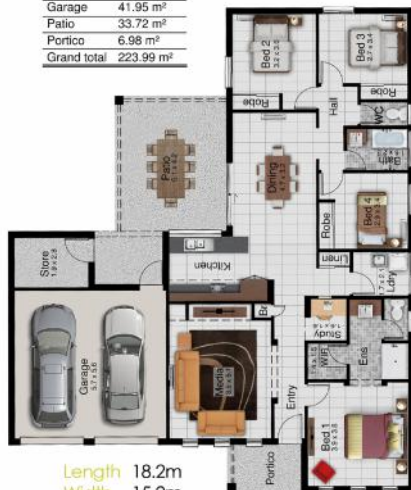

Darwin's only
Professional
builder

13000 abode

Area analysis

Living	141.34 m ²
Garage	41.95 m ²
Patio	33.72 m ²
Porch	6.98 m ²
Grand total	223.99 m ²

Length 18.2m
Width 15.2m

- Sustainable timber
- Energy saving lighting
- Ceiling insulation
- We support Community events